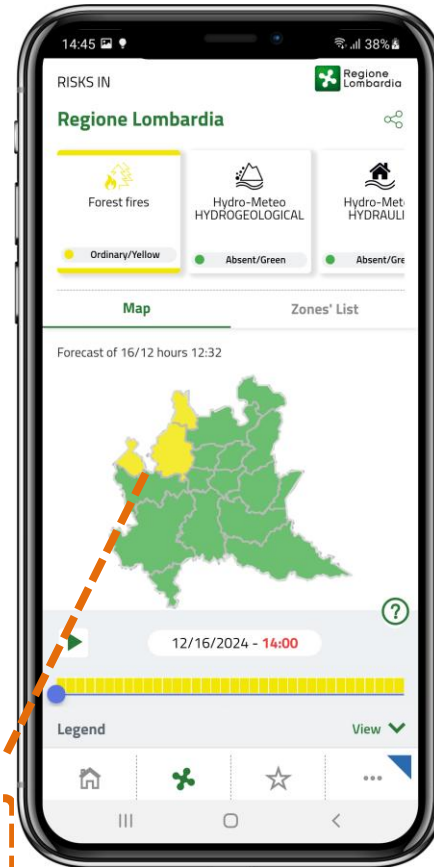

allertaLOM

Mobile app for Civil Protection Alerts

USER GUIDE

allertaLOM: first access

On boarding

Intro screen

It features the logo of the Regional Civil Protection and the brand of Regione Lombardia.

On – boarding screens

They guide the user through the features. They appear when the app is launched for the first time.

allertaLOM: Civil Protection mobile app

Real – time alerts

allertaLOM:

- allows users to receive **Civil Protection alerts** issued by the Functional Centre for Natural Risks Monitoring of Regione Lombardia, regarding potential natural events that could cause damage in the areas of interest.
- updates **local administrations, operators and citizens** on the **alert status** of the areas they are concerned with.
- **enhances accessibility and understanding** of technical information.
- **provides a dynamic map-based** visualization of forecasts.
- **displays the temporal evolution** of ground effects.

allertaLOM: Civil Protection alert system

Alert and emergencies in a snapshot

The app allows users to:

- **check the situation** in the preferred municipalities or across the entire region.
- **track the evolution** of alert levels on a map over 36 hours and share updates with contacts via social media, messaging apps or email.
- **customize notification preferences for alerts** issued in the selected municipalities.
- **download and consult** alert documents.

Browsing

Main page: risks, critical issues map, timeline

The situation map in Lombardy

Clicking on the "rosa camuna" icon in the lower-left corner, allows the user to view the **regional map**, divided into alert zones where alerts for the selected risks are active, displayed in colors corresponding to the color code. The situation can also be viewed in **table** format by clicking on the "Zones' List" tab.