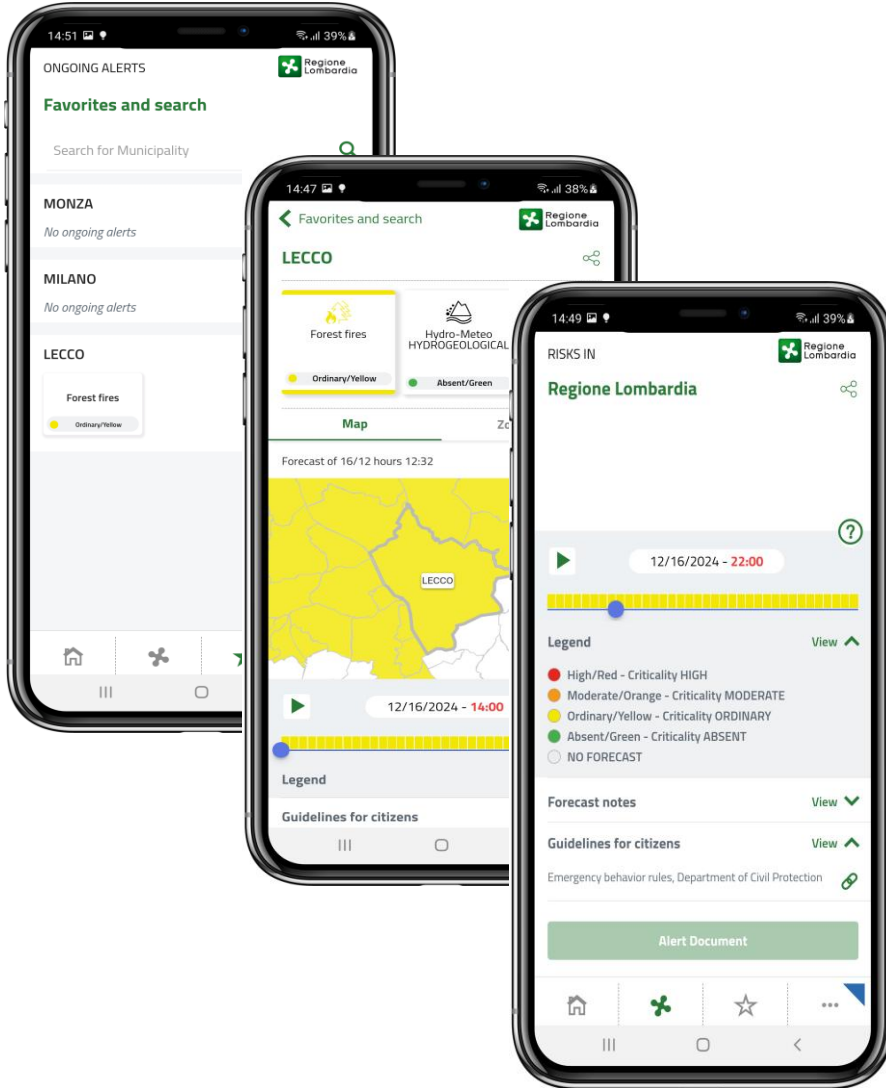

Browsing

Favorite municipalities: risks, critical issues map, timeline

Checking previsions and alerts on favorite Municipalities

By clicking on the star icon, users can view **favorite Municipalities** and the risks for which an alert has been issued. Updates are indicated by a small blue triangle. Clicking on a risk provides access to the **municipality's map** and the **timeline bar**, showing the evolution of the situation. The map is displayed in the color corresponding to the alert code.

Below the map, **operators** can find guidance on the **operational phases** to be implemented locally to mitigate the effects of the events.

Citizens can access information on **self-protection measures** to adopt in case of emergencies, provided by the Civil Protection Department.

Finally, the **alert document can be downloaded** in PDF format.