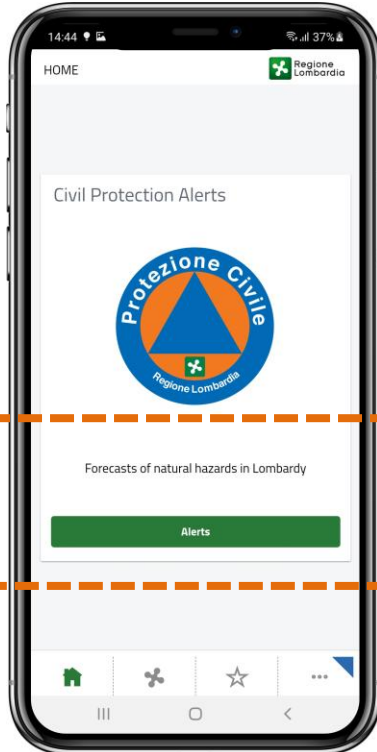

allertaLOM

Mobile app for Civil Protection Alerts

USER GUIDE

allertaLOM: first access

On boarding

Intro screen

It features the logo of the Regional Civil Protection and the brand of Regione Lombardia.

On – boarding screens

They guide the user through the features. They appear when the app is launched for the first time.

allertaLOM: Civil Protection mobile app

Real – time alerts

allertaLOM:

- allows users to receive **Civil Protection alerts** issued by the Functional Centre for Natural Risks Monitoring of Regione Lombardia, regarding potential natural events that could cause damage in the areas of interest.
- updates **local administrations, operators and citizens** on the **alert status** of the areas they are concerned with.
- **enhances accessibility and understanding** of technical information.
- **provides a dynamic map-based** visualization of forecasts.
- **displays the temporal evolution** of ground effects.

allertaLOM: Civil Protection alert system

Alert and emergencies in a snapshot

The app allows users to:

- **check the situation** in the preferred municipalities or across the entire region.
- **track the evolution** of alert levels on a map over 36 hours and share updates with contacts via social media, messaging apps or email.
- **customize notification preferences for alerts** issued in the selected municipalities.
- **download and consult** alert documents.

Browsing

Main page: risks, critical issues map, timeline

The situation map in Lombardy

Clicking on the "rosa camuna" icon in the lower-left corner, allows the user to view the **regional map**, divided into alert zones where alerts for the selected risks are active, displayed in colors corresponding to the color code. The situation can also be viewed in **table** format by clicking on the "Zones' List" tab.