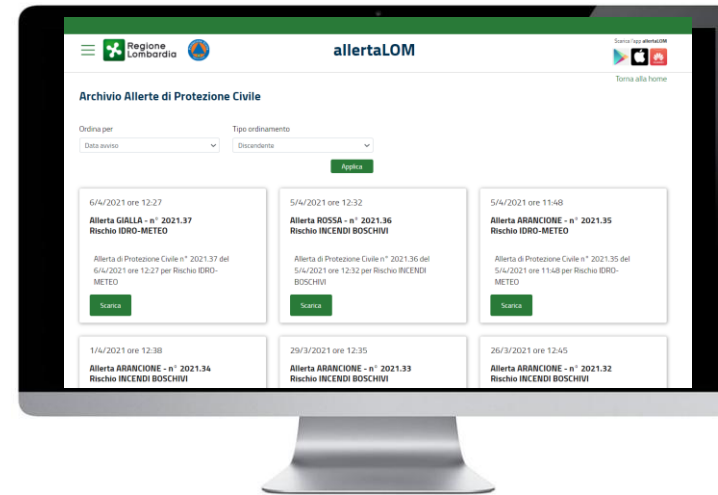

- how to use the app
- alert system and Civil Protection in Regione Lombardia
- where to find the archive of issued alerts and documentation (e.g., Monitoring and Forecast Bulletins)
- choose the main screen between the Regional Map or the list of Favorite Municipalities
- contacts to report technical installation and usage issues
- legal notes
- new features of the app's version.

- which and how many natural hazards are subject to alerts
- how the alert system works
- content of the alerts
- self-protection measures to adopt in case of emergency
- the structure of the Civil Protection system in Regione Lombardia.

Alert Document Archive

From the mobile app to the web version of allertaLOM

The web – based archive of alerts and documents

To view the history of alerts and documents (e.g., Monitoring and Forecast Bulletin) issued, the user can access the **web version** of the application.

www.allertaLOM.regione.lombardia.it

AllertaLOM mobile app

Available on App Stores

allertaLOM will soon be available with an English version on the Apple, Google and Huawei app stores.