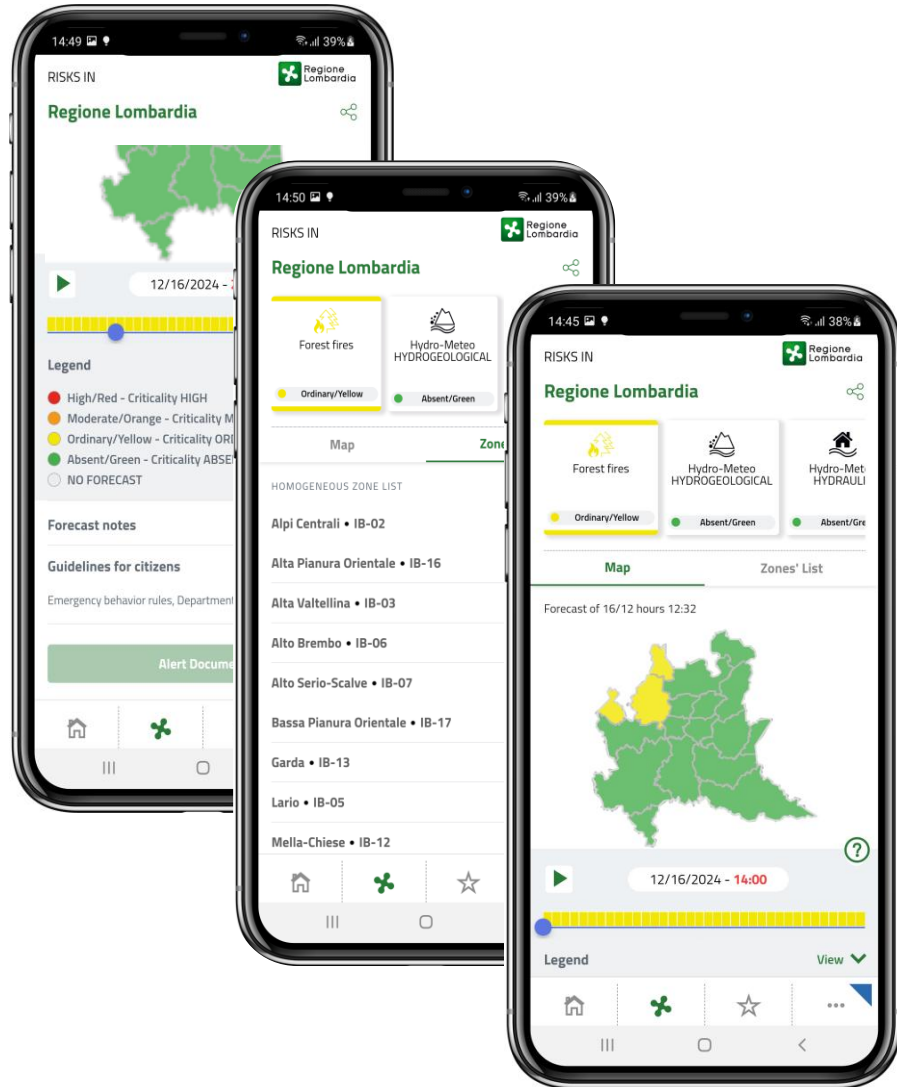

They guide the user through the features. They appear when the app is launched for the first time.

allertaLOM: Civil Protection mobile app

Real – time alerts

allertaLOM:

- allows users to receive **Civil Protection alerts** issued by the Functional Centre for Natural Risks Monitoring of Regione Lombardia, regarding potential natural events that could cause damage in the areas of interest.
- updates **local administrations, operators and citizens** on the **alert status** of the areas they are concerned with.
- **enhances accessibility and understanding** of technical information.
- **provides a dynamic map-based** visualization of forecasts.
- **displays the temporal evolution** of ground effects.

allertaLOM: Civil Protection alert system

Alert and emergencies in a snapshot

The app allows users to:

- **check the situation** in the preferred municipalities or across the entire region.
- **track the evolution** of alert levels on a map over 36 hours and share updates with contacts via social media, messaging apps or email.
- **customize notification preferences for alerts** issued in the selected municipalities.
- **download and consult** alert documents.

Push notifications

Activate notifications to always be up-to-date

Receiving alert notifications for areas of interest

Users can choose **specific areas** for which they wish to **receive notifications** in case of an alert.

Browsing

Main page: risks, critical issues map, timeline

The situation map in Lombardy

Clicking on the "rosa camuna" icon in the lower-left corner, allows the user to view the **regional map**, divided into alert zones where alerts for the selected risks are active, displayed in colors corresponding to the color code. The situation can also be viewed in **table** format by clicking on the "Zones' List" tab.