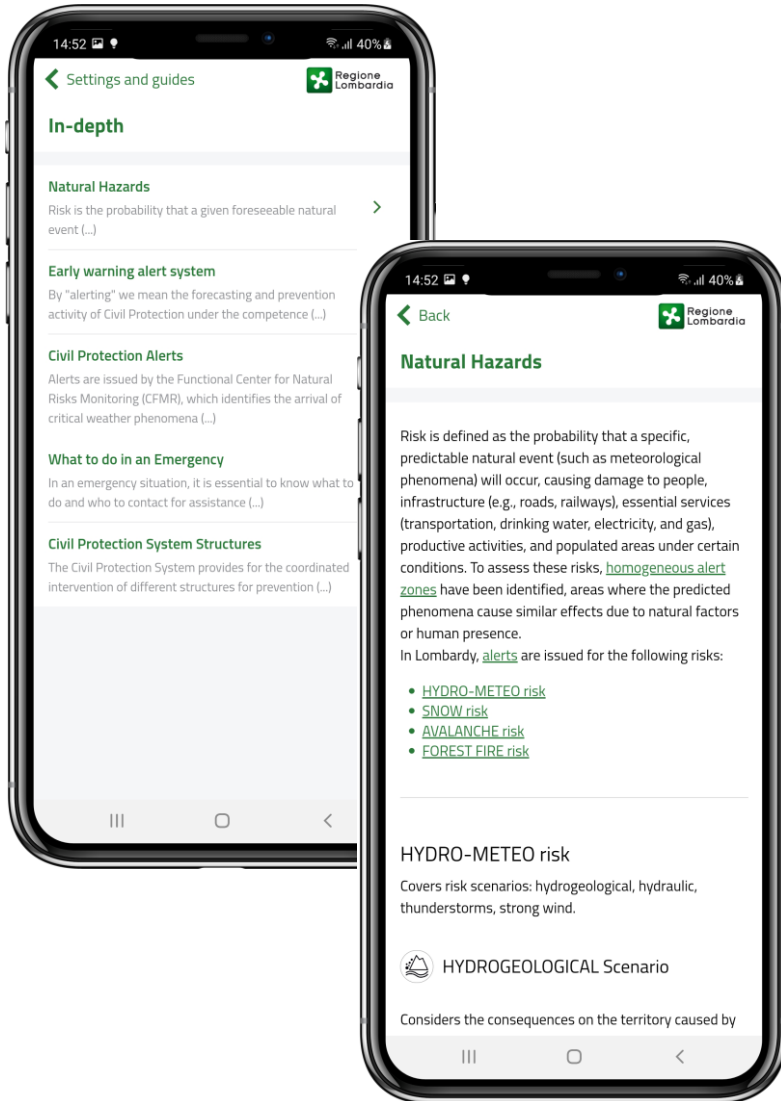

In – depth information

Information about Regional Civil Protection and his alert system

To gain an understanding of the alert system and Civil Protection

In the **in - depth information** section, you can find all the key details on:

- which and how many natural hazards are subject to alerts
- how the alert system works
- content of the alerts
- self-protection measures to adopt in case of emergency
- the structure of the Civil Protection system in Regione Lombardia.