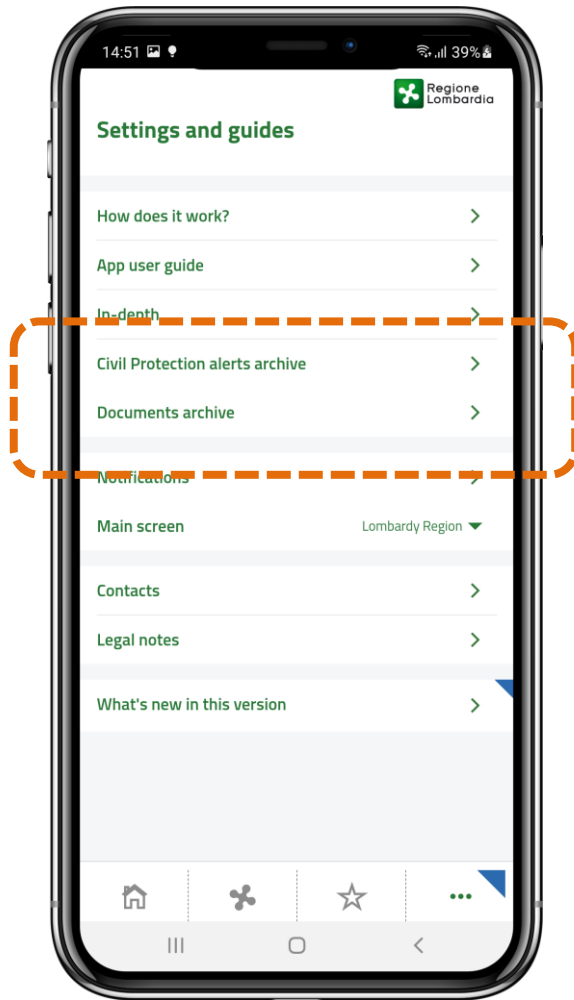

Alert Document Archive

From the mobile app to the web version of allertaLOM