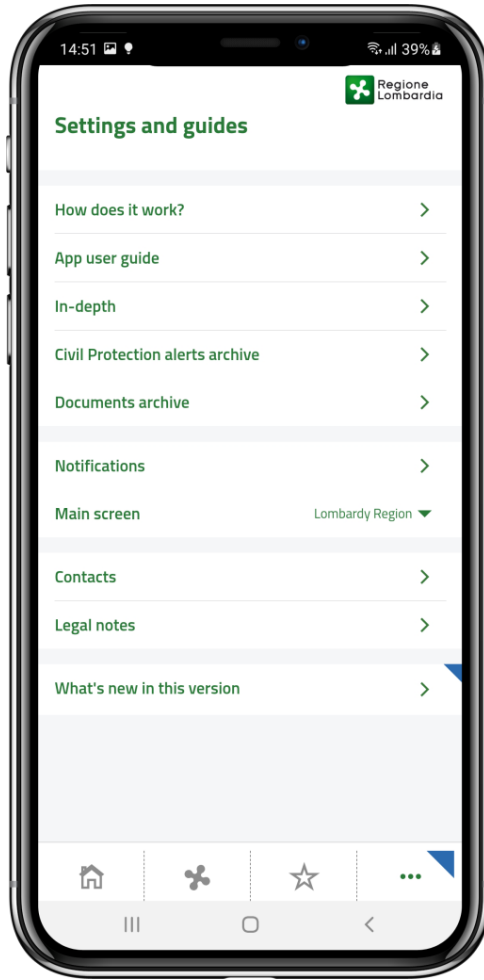

Below the map, a **timeline bar** enables users to observe the progression of alerts across the territory. Any notes on the current forecast for the displayed risk can be found in the "Guidelines for operators."

Browsing

Favorite municipalities: risks, critical issues map, timeline

Checking previsions and alerts on favorite Municipalities

By clicking on the star icon, users can view **favorite Municipalities** and the risks for which an alert has been issued. Updates are indicated by a small blue triangle. Clicking on a risk provides access to the **municipality's map** and the **timeline bar**, showing the evolution of the situation. The map is displayed in the color corresponding to the alert code.

Below the map, **operators** can find guidance on the **operational phases** to be implemented locally to mitigate the effects of the events.

Citizens can access information on **self-protection measures** to adopt in case of emergencies, provided by the Civil Protection Department.

Finally, the **alert document can be downloaded** in PDF format.

Settings and guides

How to use the app and further information

Set up the App's features

In the **Settings** Menu, you can find all the useful information on: