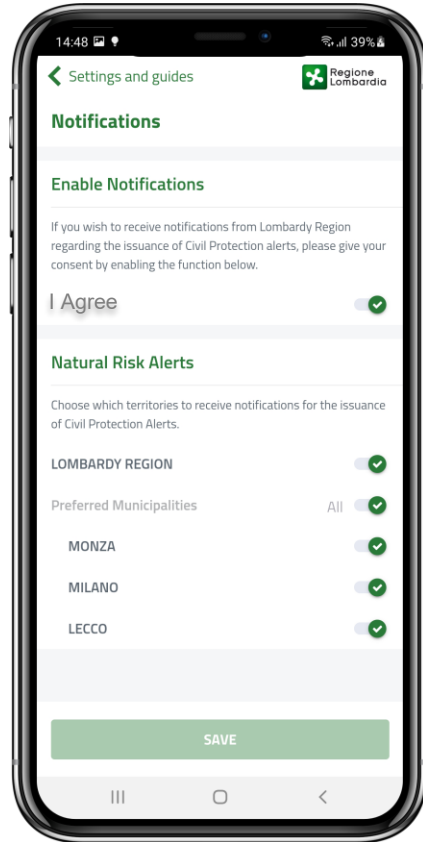

allertaLOM

Mobile app for Civil Protection Alerts

USER GUIDE

allertaLOM: first access

On boarding

Intro screen

It features the logo of the Regional Civil Protection and the brand of Regione Lombardia.

On – boarding screens

They guide the user through the features. They appear when the app is launched for the first time.

allertaLOM: Civil Protection mobile app

Real – time alerts

allertaLOM:

- allows users to receive **Civil Protection alerts** issued by the Functional Centre for Natural Risks Monitoring of Regione Lombardia, regarding potential natural events that could cause damage in the areas of interest.
- updates **local administrations, operators and citizens** on the **alert status** of the areas they are concerned with.
- **enhances accessibility and understanding** of technical information.
- **provides a dynamic map-based** visualization of forecasts.
- **displays the temporal evolution** of ground effects.

allertaLOM: Civil Protection alert system

Alert and emergencies in a snapshot

The app allows users to:

- **check the situation** in the preferred municipalities or across the entire region.
- **track the evolution** of alert levels on a map over 36 hours and share updates with contacts via social media, messaging apps or email.
- **customize notification preferences for alerts** issued in the selected municipalities.
- **download and consult** alert documents.

Push notifications

Activate notifications to always be up-to-date

Receiving alert notifications for areas of interest

Users can choose **specific areas** for which they wish to **receive notifications** in case of an alert.