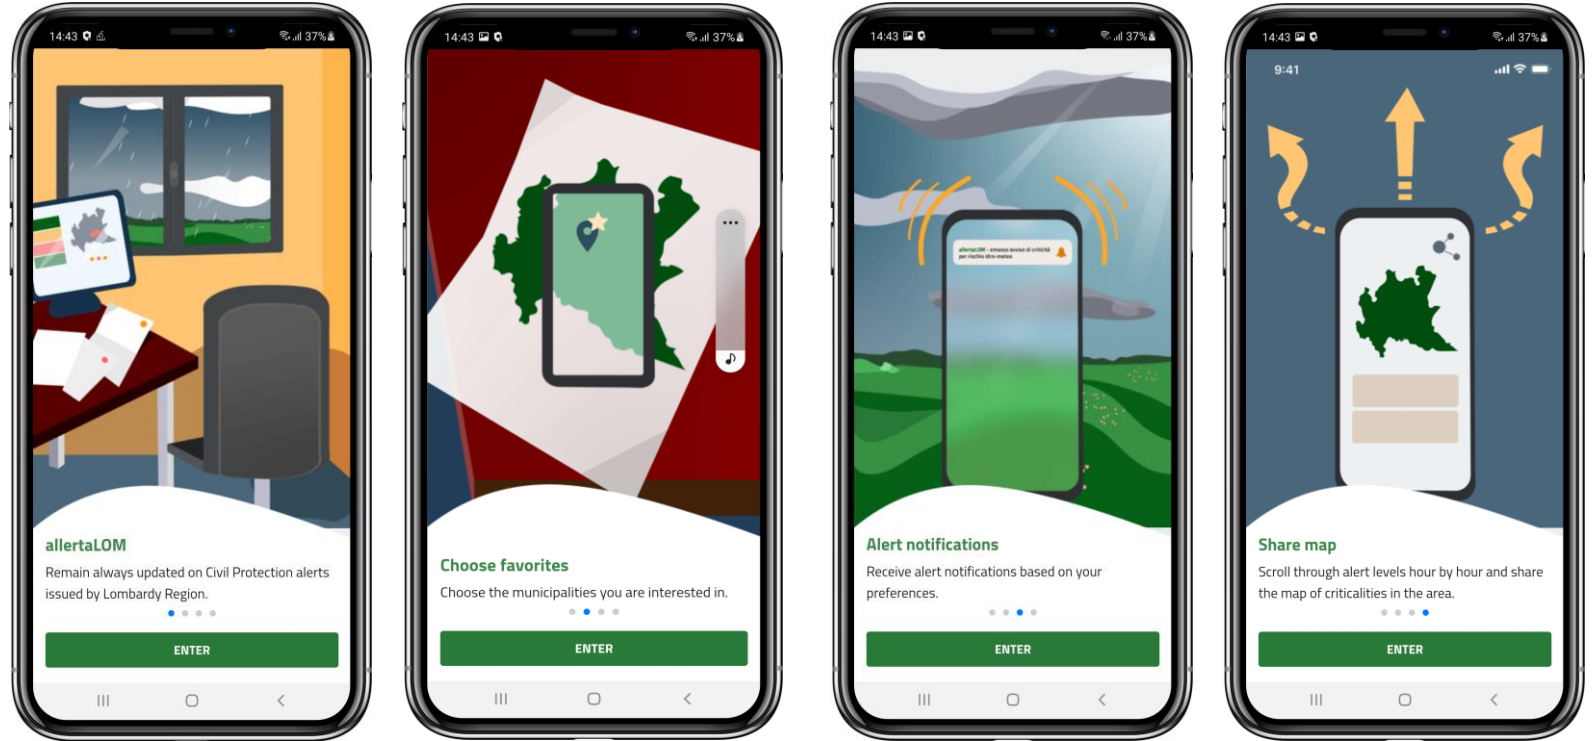

allertaLOM

Mobile app for Civil Protection Alerts

USER GUIDE

allertaLOM: first access

On boarding

Intro screen

It features the logo of the Regional Civil Protection and the brand of Regione Lombardia.

On – boarding screens

They guide the user through the features. They appear when the app is launched for the first time.

allertaLOM: Civil Protection mobile app

Real – time alerts

allertaLOM:

- allows users to receive **Civil Protection alerts** issued by the Functional Centre for Natural Risks Monitoring of Regione Lombardia, regarding potential natural events that could cause damage in the areas of interest.
- updates **local administrations, operators and citizens** on the **alert status** of the areas they are concerned with.
- **enhances accessibility and understanding** of technical information.
- **provides a dynamic map-based** visualization of forecasts.
- **displays the temporal evolution** of ground effects.

allertaLOM: Civil Protection alert system

Alert and emergencies in a snapshot

The app allows users to:

- **check the situation** in the preferred municipalities or across the entire region.
- **track the evolution** of alert levels on a map over 36 hours and share updates with contacts via social media, messaging apps or email.
- **customize notification preferences for alerts** issued in the selected municipalities.
- **download and consult** alert documents.

Browsing

Favorite municipalities: risks, critical issues map, timeline

Checking previsions and alerts on favorite Municipalities

By clicking on the star icon, users can view **favorite Municipalities** and the risks for which an alert has been issued. Updates are indicated by a small blue triangle. Clicking on a risk provides access to the **municipality's map** and the **timeline bar**, showing the evolution of the situation. The map is displayed in the color corresponding to the alert code.