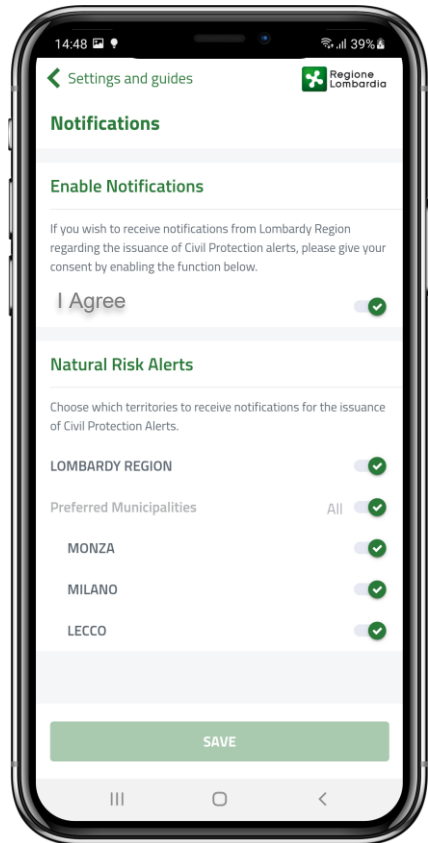

allertaLOM

Mobile app for Civil Protection Alerts

USER GUIDE

allertaLOM: first access

On boarding

Intro screen

It features the logo of the Regional Civil Protection and the brand of Regione Lombardia.

On – boarding screens

They guide the user through the features. They appear when the app is launched for the first time.

allertaLOM: Civil Protection mobile app

Real – time alerts

allertaLOM:

- allows users to receive **Civil Protection alerts** issued by the Functional Centre for Natural Risks Monitoring of Regione Lombardia, regarding potential natural events that could cause damage in the areas of interest.
- updates **local administrations, operators and citizens** on the **alert status** of the areas they are concerned with.
- **enhances accessibility and understanding** of technical information.
- **provides a dynamic map-based** visualization of forecasts.
- **displays the temporal evolution** of ground effects.

allertaLOM: Civil Protection alert system

Alert and emergencies in a snapshot

The app allows users to:

- **check the situation** in the preferred municipalities or across the entire region.
- **track the evolution** of alert levels on a map over 36 hours and share updates with contacts via social media, messaging apps or email.
- **customize notification preferences for alerts** issued in the selected municipalities.
- **download and consult** alert documents.

Push notifications

Activate notifications to always be up-to-date

Receiving alert notifications for areas of interest

Users can choose **specific areas** for which they wish to **receive notifications** in case of an alert.